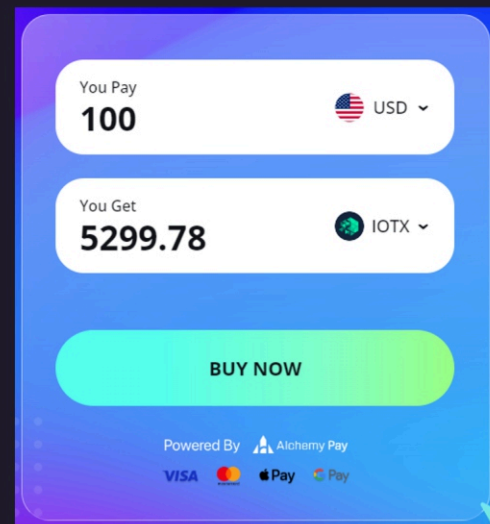

ESCAPE THE MILL

INVEST
IN CRYPTO
AND CHANGE
YOUR LIFE

IoTeXShiba offers you a
high growth potential.

Great returns!
Store of Value!
Passive income!

Part of our revenue goes to
animal rescue. Check our website!

www.iotexshiba.io

How can you invest?

1. install the IOPAY app in the
Store.

2. Keep your private-key safe!

3. Buy IOTX - IoTeX on:
<https://alchemypay.org/>
Send it to your IOPAY address.
(can take up to 24/h to arrive)

4. On Mimo app slippage to 5%
and exchange IOTEX for IoShib.